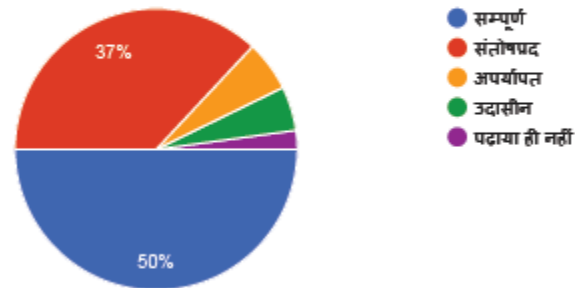

ऑन लाइन कक्षा में अध्यापन के लिए प्राध्यापकों की तैयारी कैसी होती है?

138 responses