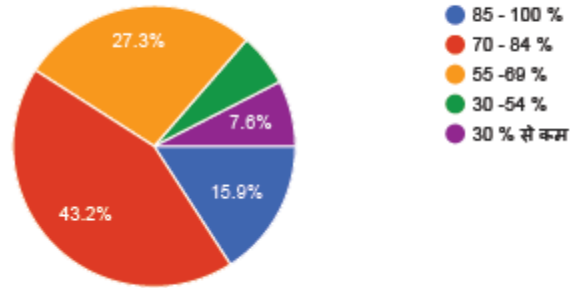

## Student Satisfaction Survey 2020-21

Faculty-wise Response

Level-wise Response

### कितने प्रतिशत पाठ्यक्रम पूरा किया गया

132 responses